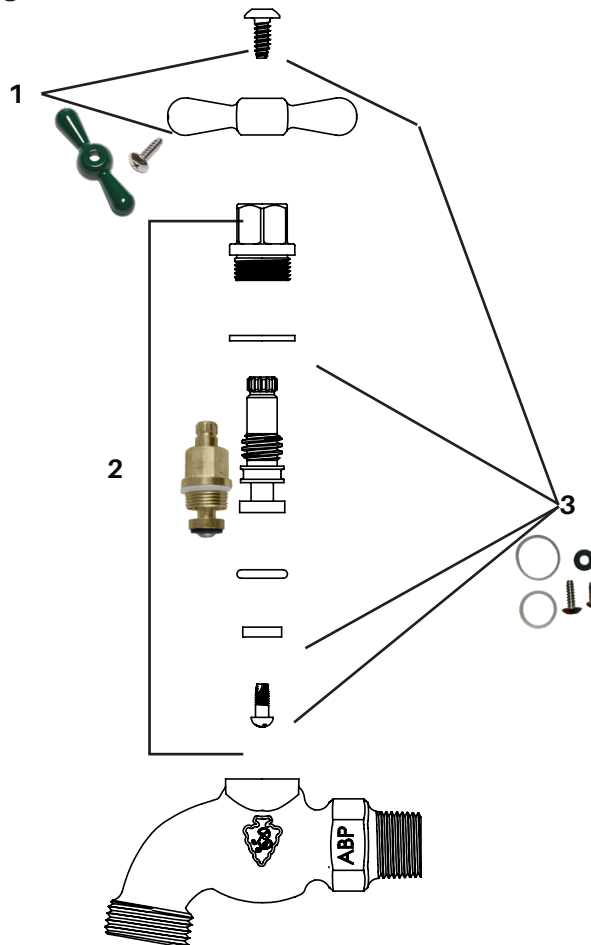

Male Iron Pipe Threads
#301LF: 1/2"
#302LF: 3/4"

* Lead Free is defined as less than 0.25% lead content, certified by IAPMO to NSF/ANSI 372

Repair & Replacement Parts

Replacement Green Tee-Handle

PK1270
Replacement Arrowhead green tee-handle and stainless steel self-tapping screw (#1)

Replacement O-ring Stem Assembly

PK1100
Replacement O-ring style stem assembly for Arrowhead hose bibs and sillcocks (#2)

Stem Rebuild Kit

PK1000
Stem Rebuild Kit: Seat washer, seat washer screw, nylon bonnet washer, & handle screw (#3)

Replacement Fine-Thread Vacuum Breaker

#PK1360
Replacement fine-thread vacuum breaker (brass finish)

Replacement Loose-Key Lock-Shield

PK1150
Replacement loose-key lock-shield for Arrowhead hose bibs & sillcocks

Replacement Green Wheel Handle

PK1250
Replacement Arrowhead green wheel handle and stainless steel self-tapping screw

WARNING: This product can expose you to chemicals including lead, which is known to the State of California to cause, cancer and reproductive harm. For more information, go to www.P65Warnings.ca.gov