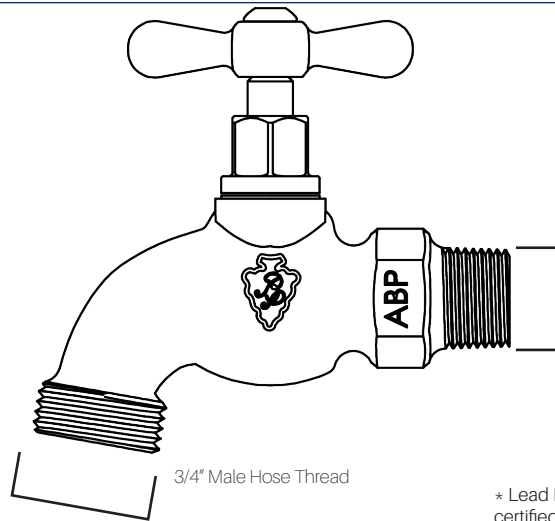

Standard Hose Bibs

Features & Benefits

- Heavy duty lead-free brass construction
- Certified to NSF/ANSI 372
- Inlet connections: 1/2" or 3/4" MIP
- Utilizes Arrowhead's exclusive no-leak one-piece bonnet with EPDM O-ring seal
- Maximum pressure: 125 PSI
- Maximum temperature: 140°F
- Flow rate: 8-9 GPM at 50 PSI
- 3-year limited warranty

- Also available in:
 - loose-key lock-shield (**#301LKLF / 302LKLF**)
 - factory-installed back-flow preventer vacuum breaker (**#301BFPLF / 302BFPLF**)
 - Plain end no-thread outlet (**301PELF / 302PELF**)
 - Self-closing lever handle (**301SCLF / 302SCLF**)

201LF - 202 LF Series
Standard Hose Bibs

Materials & Dimensions

Component	Material
Valve Body	Lead-Free Brass*
Stem	Lead-Free Brass*
Bonnet	Lead-Free Brass*
O-ring	EPDM
Seat Washer	SBR
Seat Screw	Stainless Steel
Bonnet Washer	Nylon
Handle	Aluminum
Handle Screw	Stainless Steel

Male Iron Pipe Threads
#301LF: 1/2"
#302LF: 3/4"

* Lead Free is defined as less than 0.25% lead content, certified by IAPMO to NSF/ANSI 372

Repair & Replacement Parts

Replacement Green Tee-Handle

PK1270
Replacement Arrowhead green tee-handle and stainless steel self-tapping screw (#1)